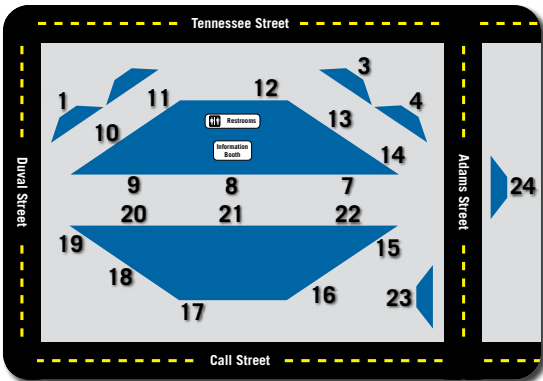

Saturdays

C.K. Steele Plaza GATES Map

Legend

- Business Centers
- Colleges and Universities
- High Schools and Middle Schools
- Hospitals and Clinics
- Park and Ride Locations
- Shopping Centers
- StarMetro Facilities

Revised: January 2, 2025

- | | | |
|--|---|--|
| <p>A Azalea
Going East: GATE 20
Going West: GATE 15
Bus comes every: 60 min</p> <p>B Big Bend
Going North: GATE 16
Going South: GATE 22
Bus comes every: 60 min</p> <p>D Dogwood
Going South: GATE 14
Bus comes every: 60 min</p> <p>E Evergreen
Going East: GATE 12
Going West: GATE 17
Bus comes every: 60 min</p> | <p>F Forest
Going North: GATE 21
Bus comes every: 60 min</p> <p>G Gulf
Going North: GATE 8
Going South: GATE 18
Bus comes every: 60 min</p> <p>K Killearn
Going North: GATE 19
Bus comes every: 60 min</p> <p>L Live Oak
Bus comes every: 45 min</p> <p>M Moss
Going North: GATE 13
Going South: GATE 11
Bus comes every: 60 min</p> | <p>R Red Hills
Going North: GATE 9
Bus comes every: 60 min</p> <p>S San Luis
Going West: GATE 10
Bus comes every: 60 min</p> <p>T Tall Timbers
Going West: GATE 7
Bus comes every: 60 min</p> |
|--|---|--|

gxxx **Gadsden Express**
Going West to
Gadsden County: GATE 23

Jefferson **Jefferson Express**
Going East to
Jefferson County: GATE 24