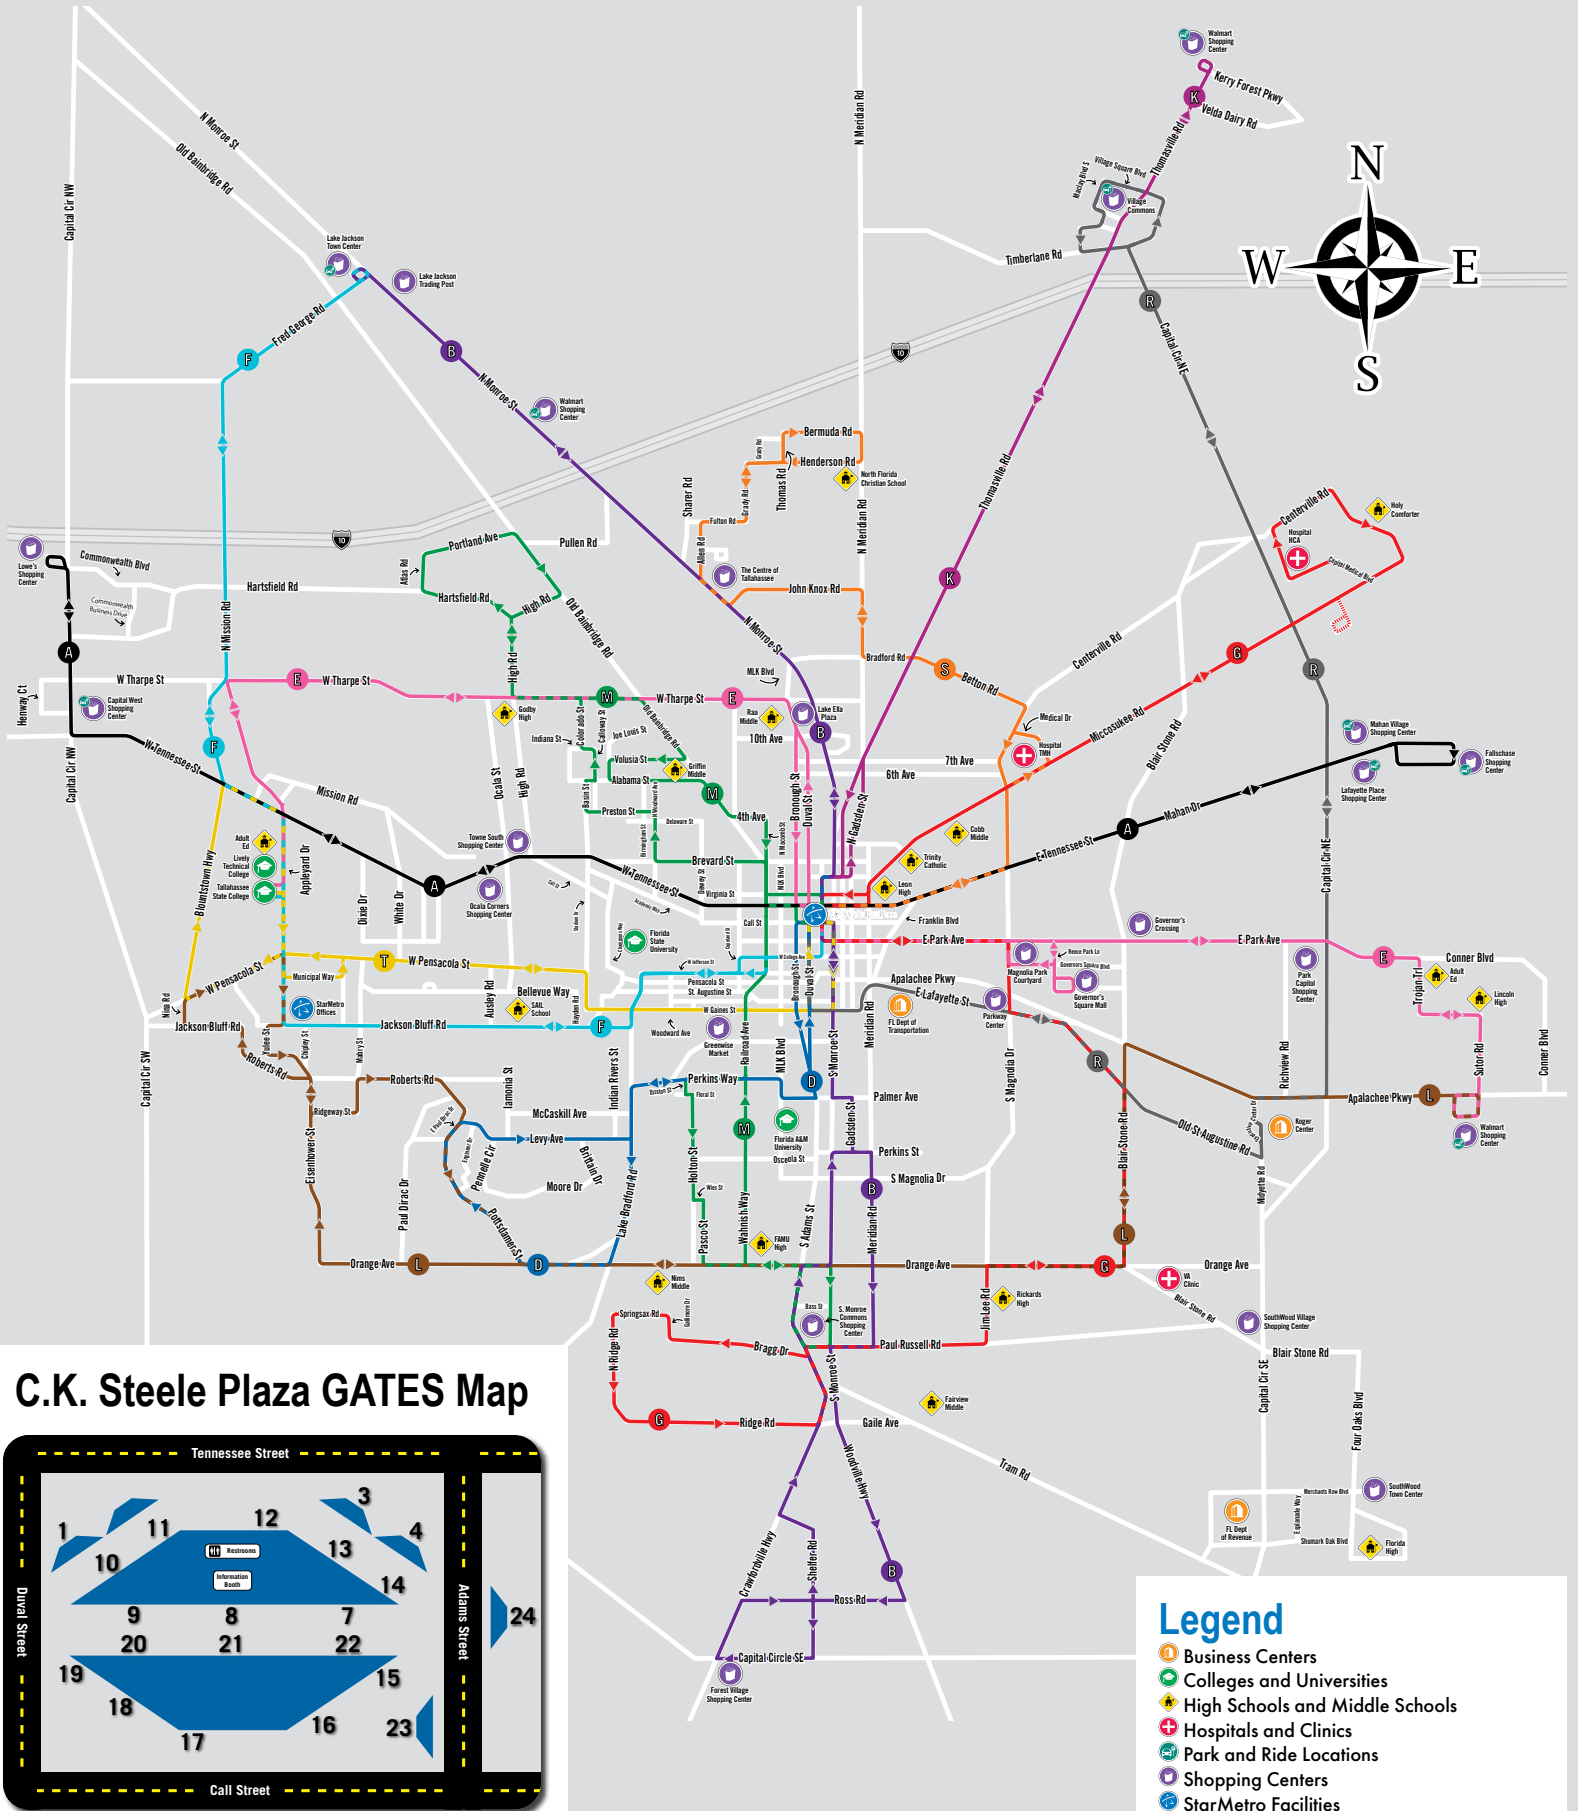

Saturdays

C.K. Steele Plaza GATES Map

Legend

- Business Centers
- Colleges and Universities
- High Schools and Middle Schools
- Hospitals and Clinics
- Park and Ride Locations
- Shopping Centers
- StarMetro Facilities

Revised: January 2, 2025

- | | | |
|--|---|--|
| <p>A Azalea
Going East: GATE 20
Going West: GATE 15
Bus comes every: 60 min</p> <p>B Big Bend
Going North: GATE 16
Going South: GATE 22
Bus comes every: 60 min</p> <p>D Dogwood
Going South: GATE 14
Bus comes every: 60 min</p> <p>E Evergreen
Going East: GATE 12
Going West: GATE 17
Bus comes every: 60 min</p> | <p>F Forest
Going North: GATE 21
Bus comes every: 60 min</p> <p>G Gulf
Going North: GATE 8
Going South: GATE 18
Bus comes every: 60 min</p> <p>K Killearn
Going North: GATE 19
Bus comes every: 60 min</p> <p>L Live Oak
Bus comes every: 45 min</p> <p>M Moss
Going North: GATE 13
Going South: GATE 11
Bus comes every: 60 min</p> | <p>R Red Hills
Going North: GATE 9
Bus comes every: 60 min</p> <p>S San Luis
Going West: GATE 10
Bus comes every: 60 min</p> <p>T Tall Timbers
Going West: GATE 7
Bus comes every: 60 min</p> |
|--|---|--|

gxxx **Gadsden Express**
Going West to
Gadsden County: GATE 23

Jefferson **Jefferson Express**
Going East to
Jefferson County: GATE 24