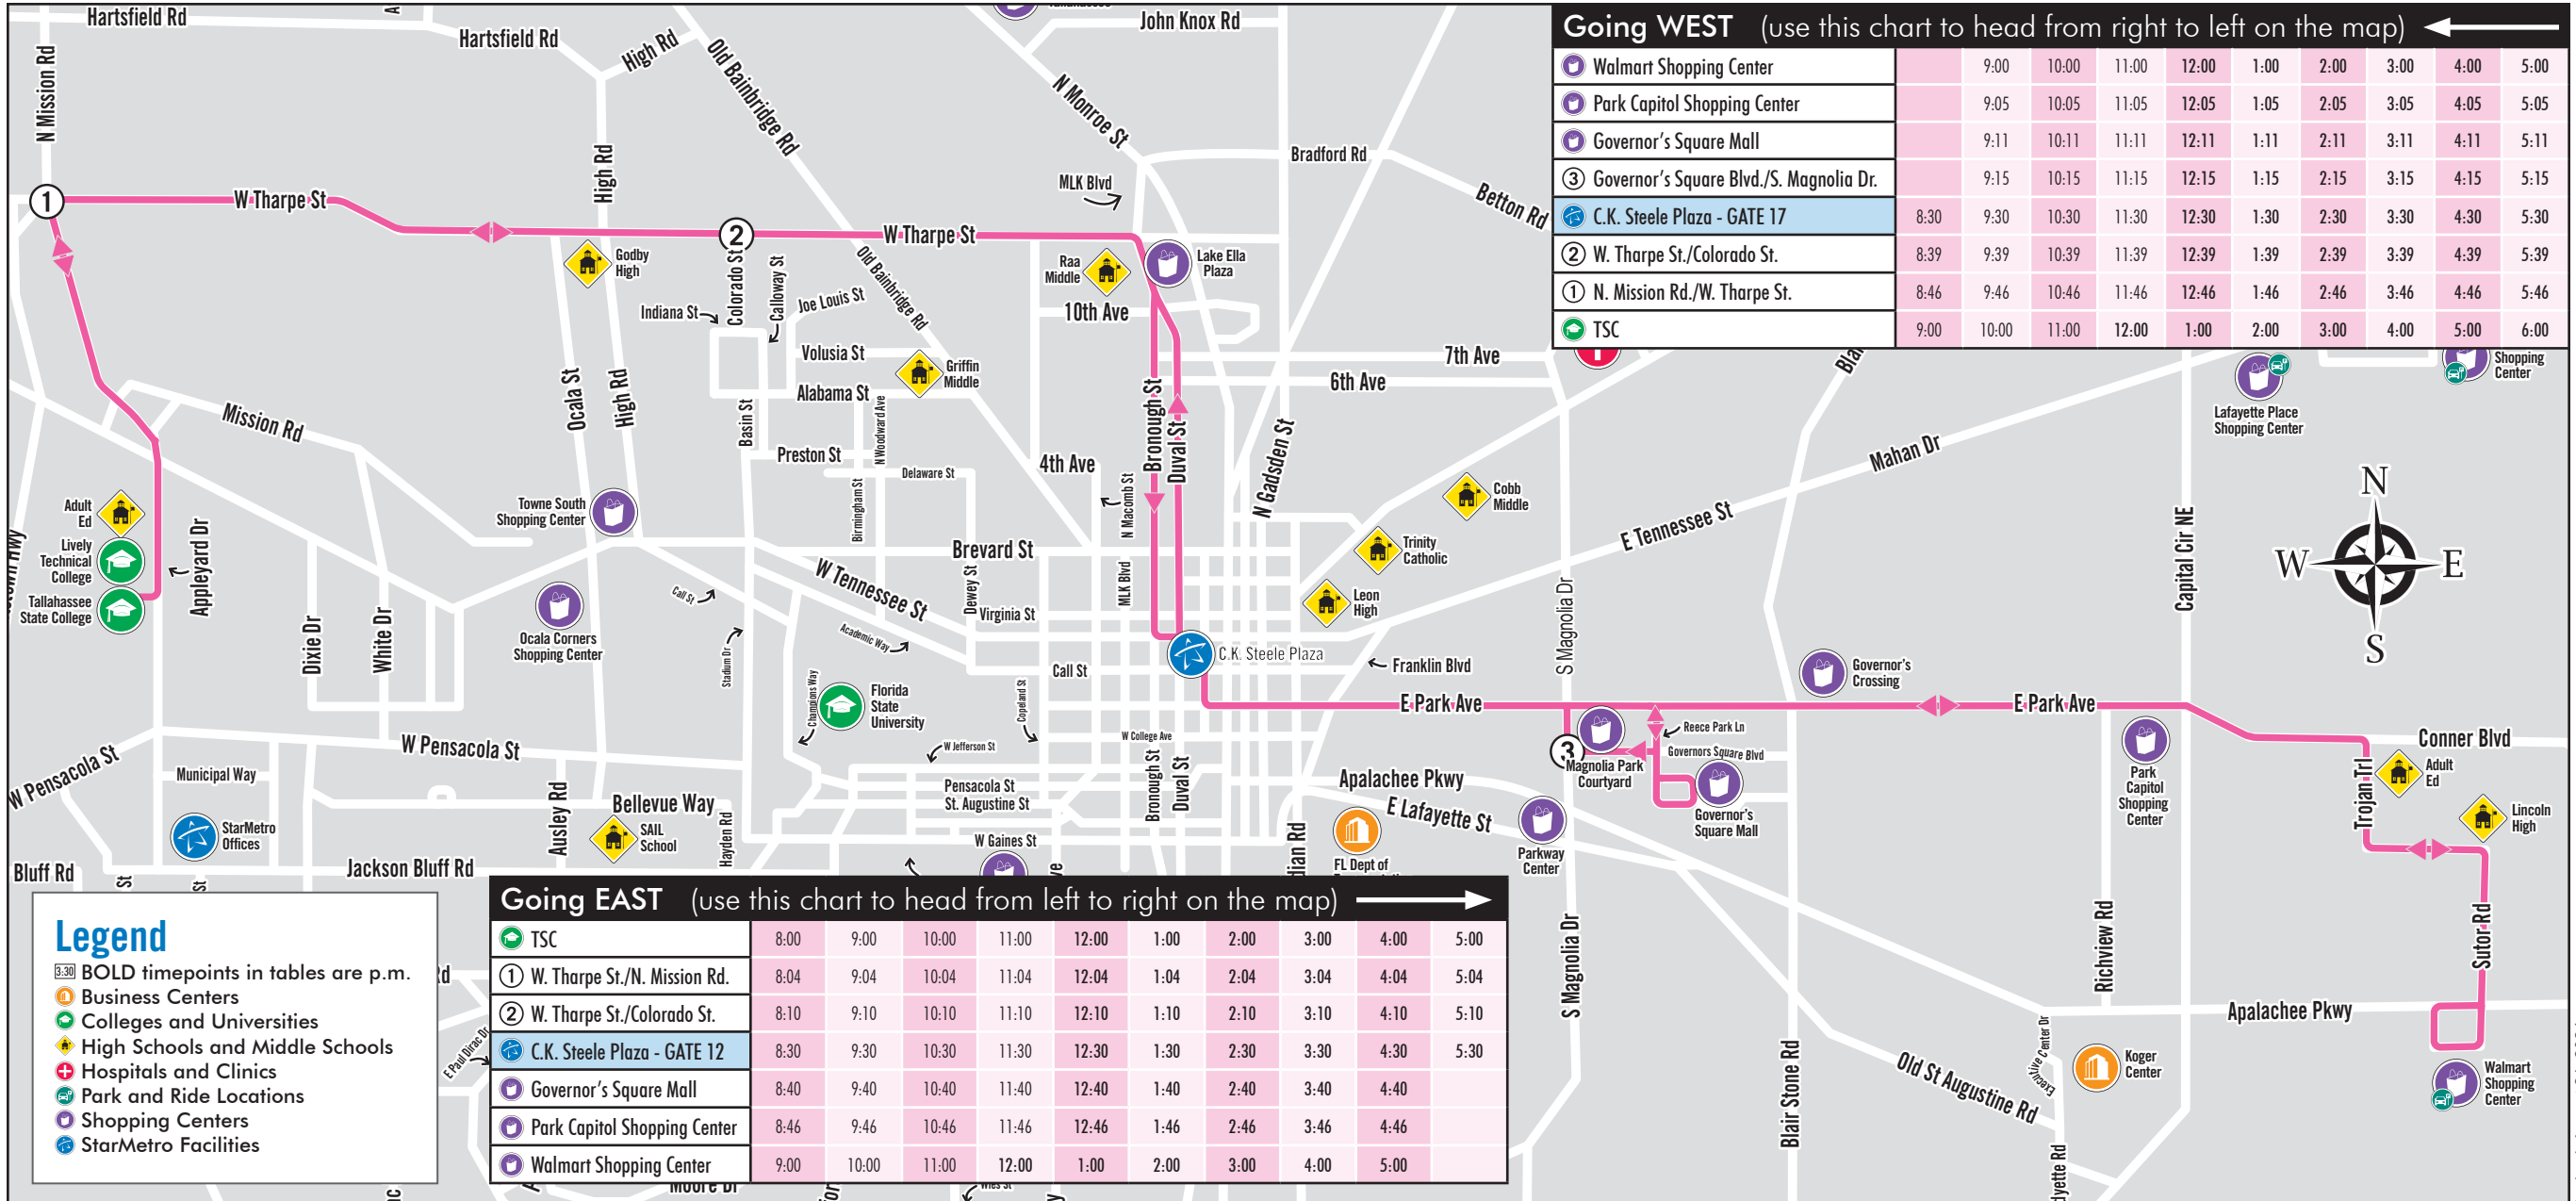

# Evergreen Route (Saturdays)

TSC, Tharpe St., C.K. Steele Plaza, Park Ave., Walmart Shopping Center  
 Saturday (8 a.m. - 6 p.m.) | Bus comes every: **60 min**

**Going WEST** (use this chart to head from right to left on the map) ←

Walmart Shopping Center	9:00	10:00	11:00	12:00	1:00	2:00	3:00	4:00	5:00	
Park Capitol Shopping Center	9:05	10:05	11:05	12:05	1:05	2:05	3:05	4:05	5:05	
Governor's Square Mall	9:11	10:11	11:11	12:11	1:11	2:11	3:11	4:11	5:11	
③ Governor's Square Blvd./S. Magnolia Dr.	9:15	10:15	11:15	12:15	1:15	2:15	3:15	4:15	5:15	
C.K. Steele Plaza - GATE 17	8:30	9:30	10:30	11:30	12:30	1:30	2:30	3:30	4:30	5:30
② W. Tharpe St./Colorado St.	8:39	9:39	10:39	11:39	12:39	1:39	2:39	3:39	4:39	5:39
① N. Mission Rd./W. Tharpe St.	8:46	9:46	10:46	11:46	12:46	1:46	2:46	3:46	4:46	5:46
TSC	9:00	10:00	11:00	12:00	1:00	2:00	3:00	4:00	5:00	6:00

**Legend**

- 8:30** BOLD timepoints in tables are p.m.
- Business Centers
- Colleges and Universities
- High Schools and Middle Schools
- Hospitals and Clinics
- Park and Ride Locations
- Shopping Centers
- StarMetro Facilities

**Going EAST** (use this chart to head from left to right on the map) →

TSC	8:00	9:00	10:00	11:00	12:00	1:00	2:00	3:00	4:00	5:00
① W. Tharpe St./N. Mission Rd.	8:04	9:04	10:04	11:04	12:04	1:04	2:04	3:04	4:04	5:04
② W. Tharpe St./Colorado St.	8:10	9:10	10:10	11:10	12:10	1:10	2:10	3:10	4:10	5:10
C.K. Steele Plaza - GATE 12	8:30	9:30	10:30	11:30	12:30	1:30	2:30	3:30	4:30	5:30
Governor's Square Mall	8:40	9:40	10:40	11:40	12:40	1:40	2:40	3:40	4:40	
Park Capitol Shopping Center	8:46	9:46	10:46	11:46	12:46	1:46	2:46	3:46	4:46	
Walmart Shopping Center	9:00	10:00	11:00	12:00	1:00	2:00	3:00	4:00	5:00	