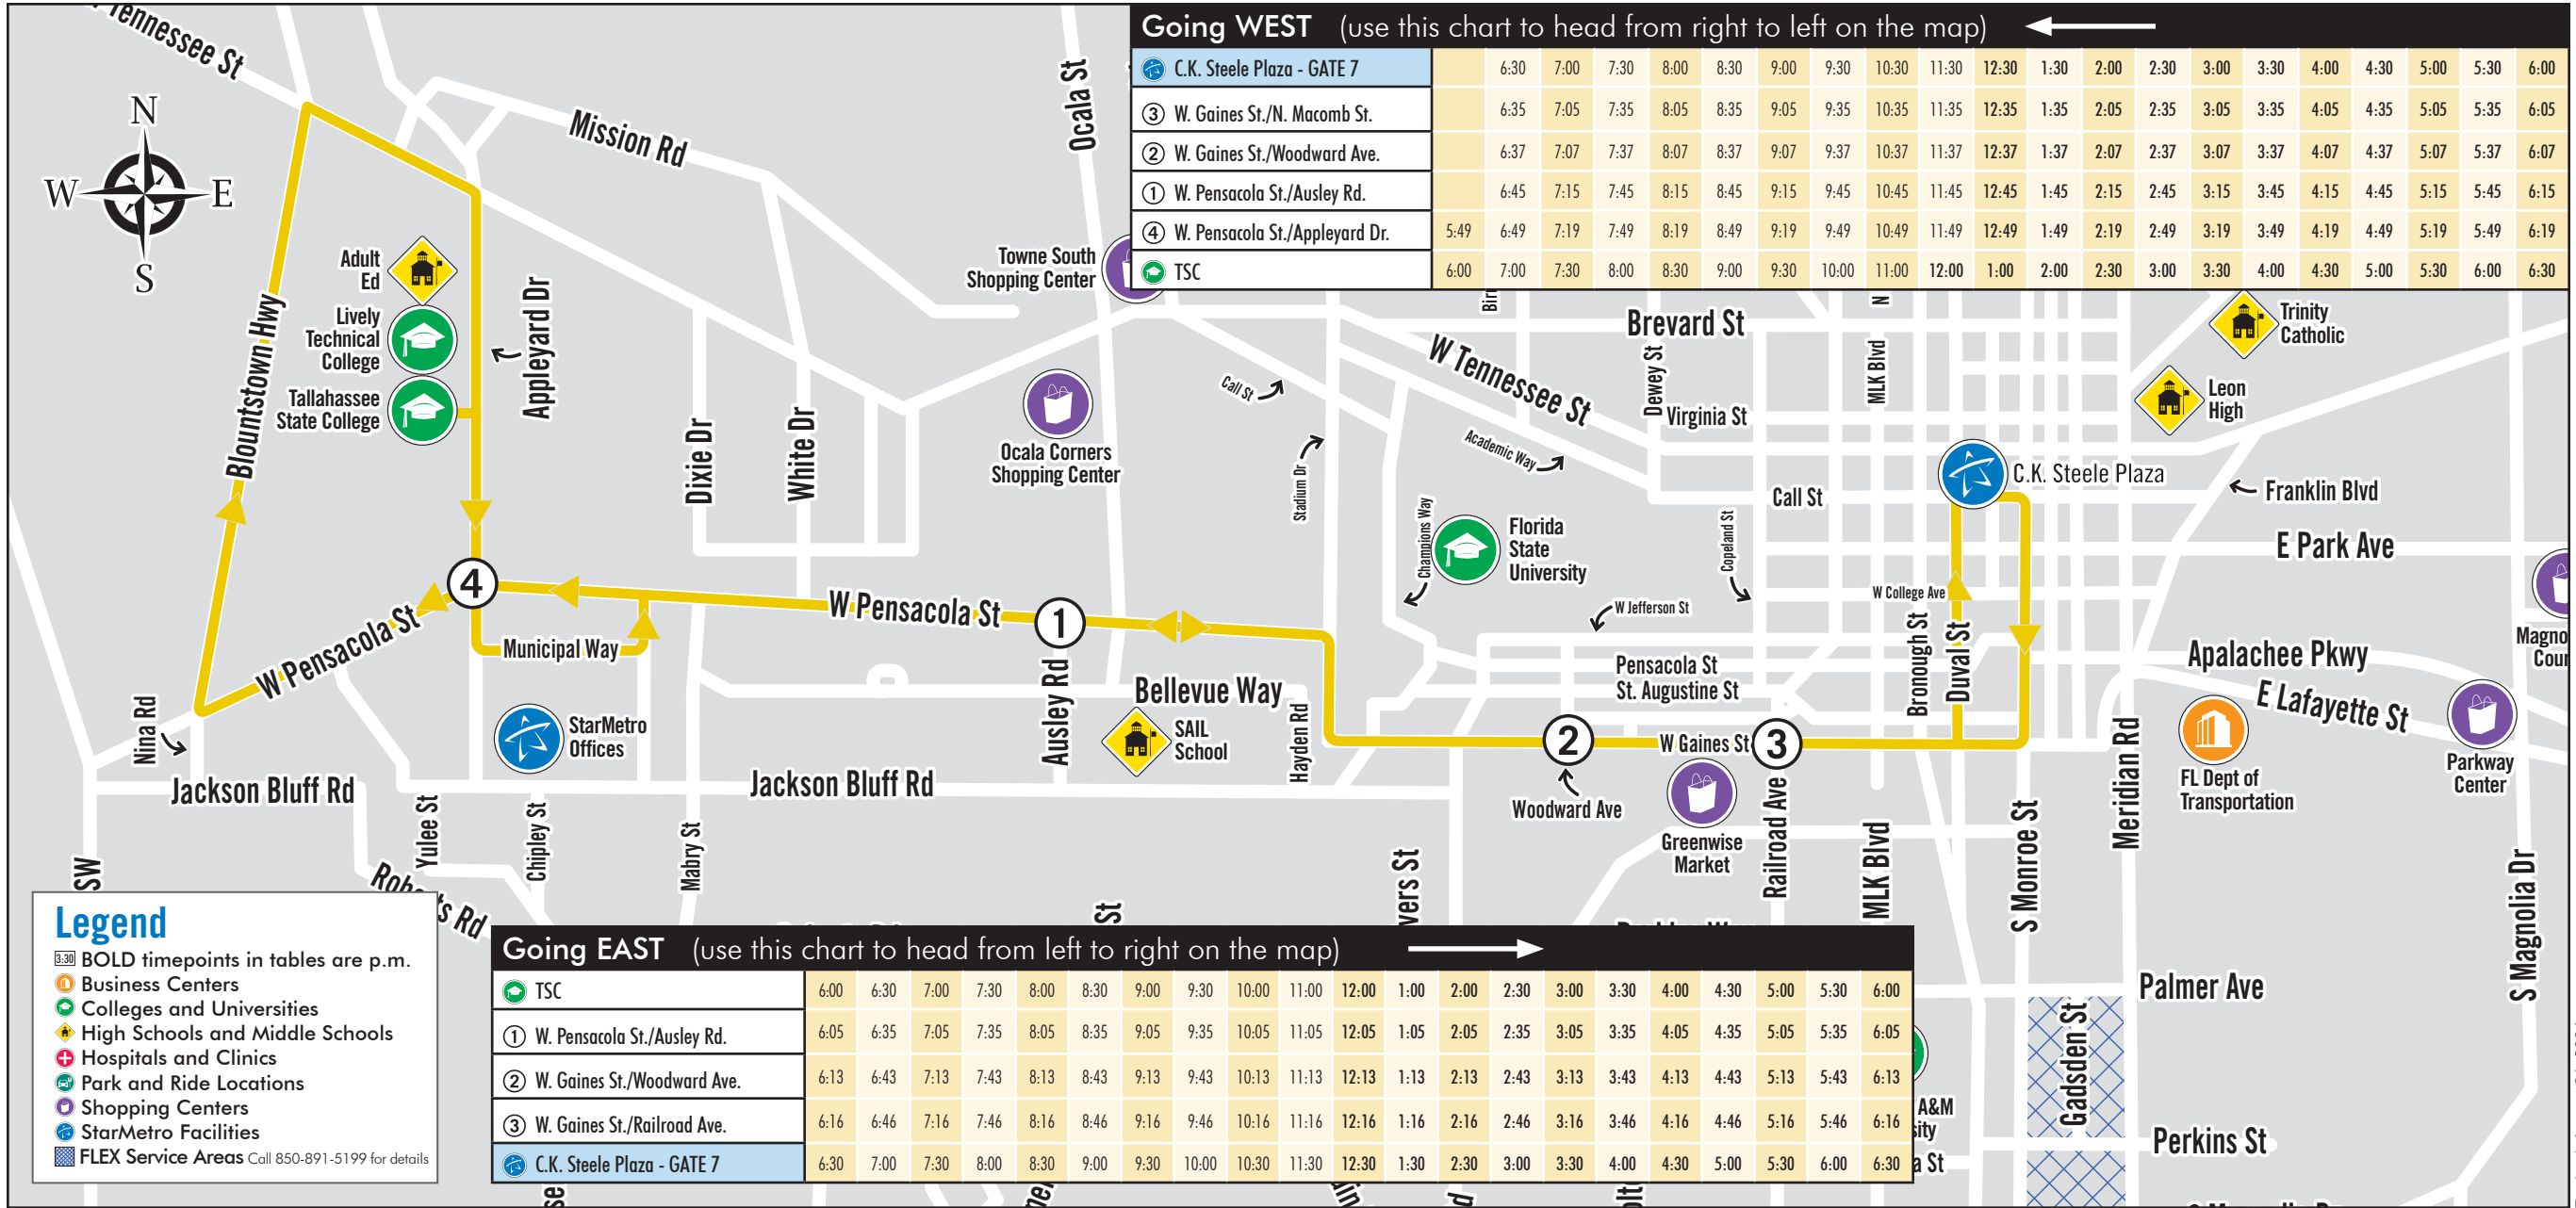

# T Tall Timbers Route (Mon-Fri)

TSC, Gaines St., CollegeTown, C.K. Steele Plaza

Monday - Friday (5:49 a.m. - 6:30 p.m.) | Bus comes every: **30 min (60 min off-peak, 9:30 a.m. - 2 p.m.)**

**Legend**

- 3:30** BOLD timepoints in tables are p.m.
- 🏢 Business Centers
- 🎓 Colleges and Universities
- 🏫 High Schools and Middle Schools
- 🏥 Hospitals and Clinics
- 🚶 Park and Ride Locations
- 🛒 Shopping Centers
- 🌐 StarMetro Facilities
- 📞 FLEX Service Areas Call 850-891-5199 for details