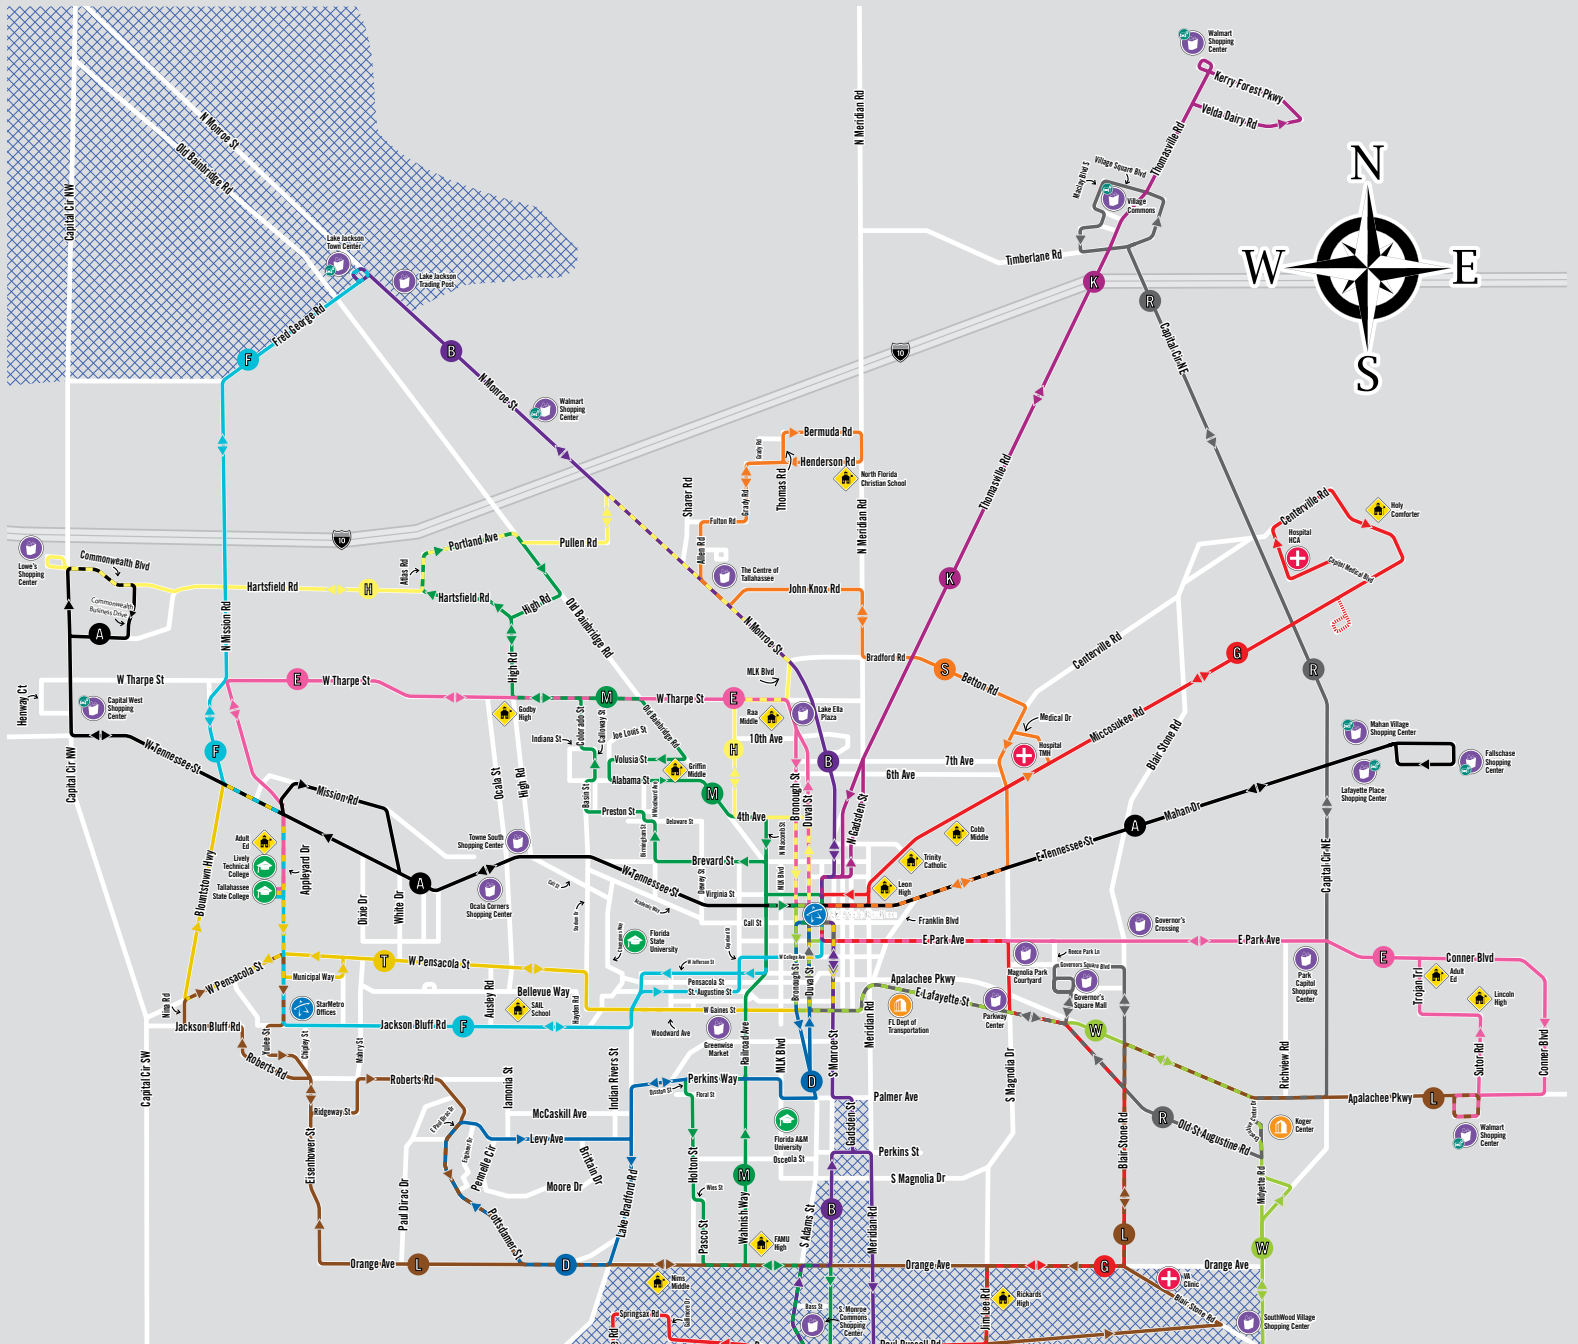

Weekdays

C.K. Steele Plaza GATES Map

Revised: January 2, 2025

- A Azalea**
Going East: GATE 20
Going West: GATE 15
Bus comes every: 60 min east side, 30 min west side
 - B Big Bend**
Going North: GATE 16
Bus comes every: 30 min (60 min off-peak north side)
Going South: GATE 22
Bus comes every: 30 min
 - D Dogwood**
Going South: GATE 14
Bus comes every: 60 min
 - E Evergreen**
Going East: GATE 12
Going West: GATE 17
Bus comes every: 60 min
 - F Forest**
Going North: GATE 21
Bus comes every: 60 min
 - G Gulf**
Going North: GATE 8
Going South: GATE 18
Bus comes every: 60 min
 - H Hartsfield**
Going West: GATE 8
Bus comes every: 60 min
 - K Killearn**
Going North: GATE 19
Bus comes every: 60 min
 - L Live Oak**
Bus comes every: 45 min
 - M Moss**
Going North: GATE 13
Going South: GATE 11
Bus comes every: 30 min (60 min off-peak)
 - R Red Hills**
Going North: GATE 9
Bus comes every: 60 min
 - S San Luis**
Going West: GATE 10
Bus comes every: 60 min
 - T Tall Timbers**
Going West: GATE 7
Bus comes every: 30 min (60 min off-peak)
 - W SouthWood**
Going South: GATE 24
Bus comes every: 40 min
- gxc Gadsden Express**
Going West to Gadsden County: GATE 23

HXX Havana Express
Going North to Havana: GATE 23

JEFFERSON EXPRESS
Going East to Jefferson County: GATE 24

Check individual route guides for exact bus arrival times.