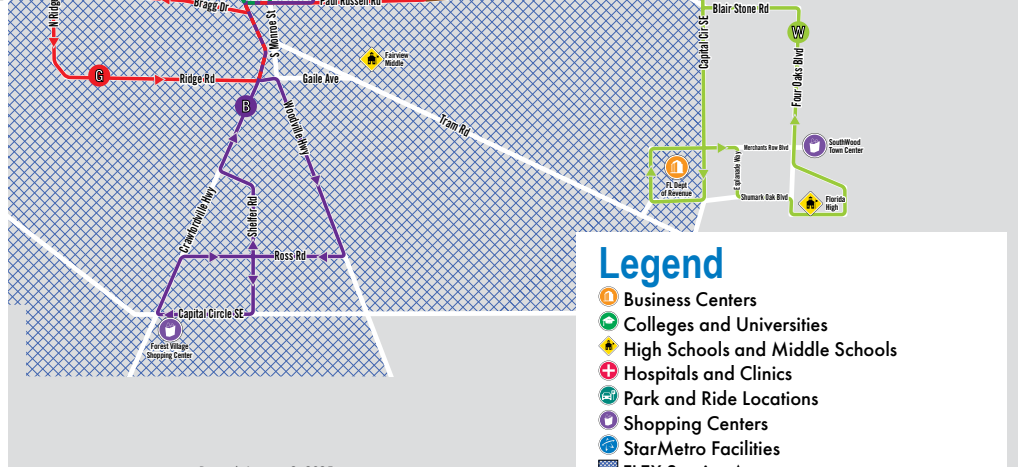

Weekdays

C.K. Steele Plaza GATES Map

Revised: January 2, 2025

- A Azalea**
Going East: GATE 20
Going West: GATE 15
Bus comes every: 60 min east side, 30 min west side
 - B Big Bend**
Going North: GATE 16
Bus comes every: 30 min (60 min off-peak north side)
Going South: GATE 22
Bus comes every: 30 min
 - D Dogwood**
Going South: GATE 14
Bus comes every: 60 min
 - E Evergreen**
Going East: GATE 12
Going West: GATE 17
Bus comes every: 60 min
 - F Forest**
Going North: GATE 21
Bus comes every: 60 min
 - G Gulf**
Going North: GATE 8
Going South: GATE 18
Bus comes every: 60 min
 - H Hartsfield**
Going West: GATE 8
Bus comes every: 60 min
 - K Killearn**
Going North: GATE 19
Bus comes every: 60 min
 - L Live Oak**
Bus comes every: 45 min
 - M Moss**
Going North: GATE 13
Going South: GATE 11
Bus comes every: 30 min (60 min off-peak)
 - R Red Hills**
Going North: GATE 9
Bus comes every: 60 min
 - S San Luis**
Going West: GATE 10
Bus comes every: 60 min
 - T Tall Timbers**
Going West: GATE 7
Bus comes every: 30 min (60 min off-peak)
 - W SouthWood**
Going South: GATE 24
Bus comes every: 40 min
- gxc Gadsden Express**
Going West to Gadsden County: GATE 23

HXX Havana Express
Going North to Havana: GATE 23

JEFFERSON EXPRESS
Going East to Jefferson County: GATE 24

Check individual route guides for exact bus arrival times.