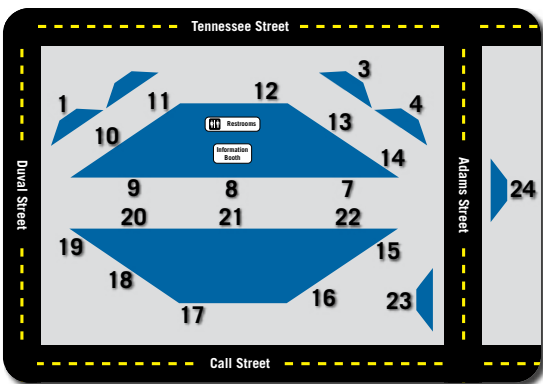

Weekdays

C.K. Steele Plaza GATES Map

Revised: January 2, 2025

- A Azalea**
Going East: GATE 20
Going West: GATE 15
Bus comes every: 60 min east side, 30 min west side
 - B Big Bend**
Going North: GATE 16
Bus comes every: 30 min (60 min off-peak north side)
Going South: GATE 22
Bus comes every: 30 min
 - D Dogwood**
Going South: GATE 14
Bus comes every: 60 min
 - E Evergreen**
Going East: GATE 12
Going West: GATE 17
Bus comes every: 60 min
 - F Forest**
Going North: GATE 21
Bus comes every: 60 min
 - G Gulf**
Going North: GATE 8
Going South: GATE 18
Bus comes every: 60 min
 - H Hartsfield**
Going West: GATE 8
Bus comes every: 60 min
 - K Killearn**
Going North: GATE 19
Bus comes every: 60 min
 - L Live Oak**
Bus comes every: 45 min
 - M Moss**
Going North: GATE 13
Going South: GATE 11
Bus comes every: 30 min (60 min off-peak)
 - R Red Hills**
Going North: GATE 9
Bus comes every: 60 min
 - S San Luis**
Going West: GATE 10
Bus comes every: 60 min
 - T Tall Timbers**
Going West: GATE 7
Bus comes every: 30 min (60 min off-peak)
 - W SouthWood**
Going South: GATE 24
Bus comes every: 40 min
- gxc Gadsden Express**
Going West to Gadsden County: GATE 23

HXX Havana Express
Going North to Havana: GATE 23

JEFFERSON EXPRESS
Going East to Jefferson County: GATE 24

Check individual route guides for exact bus arrival times.