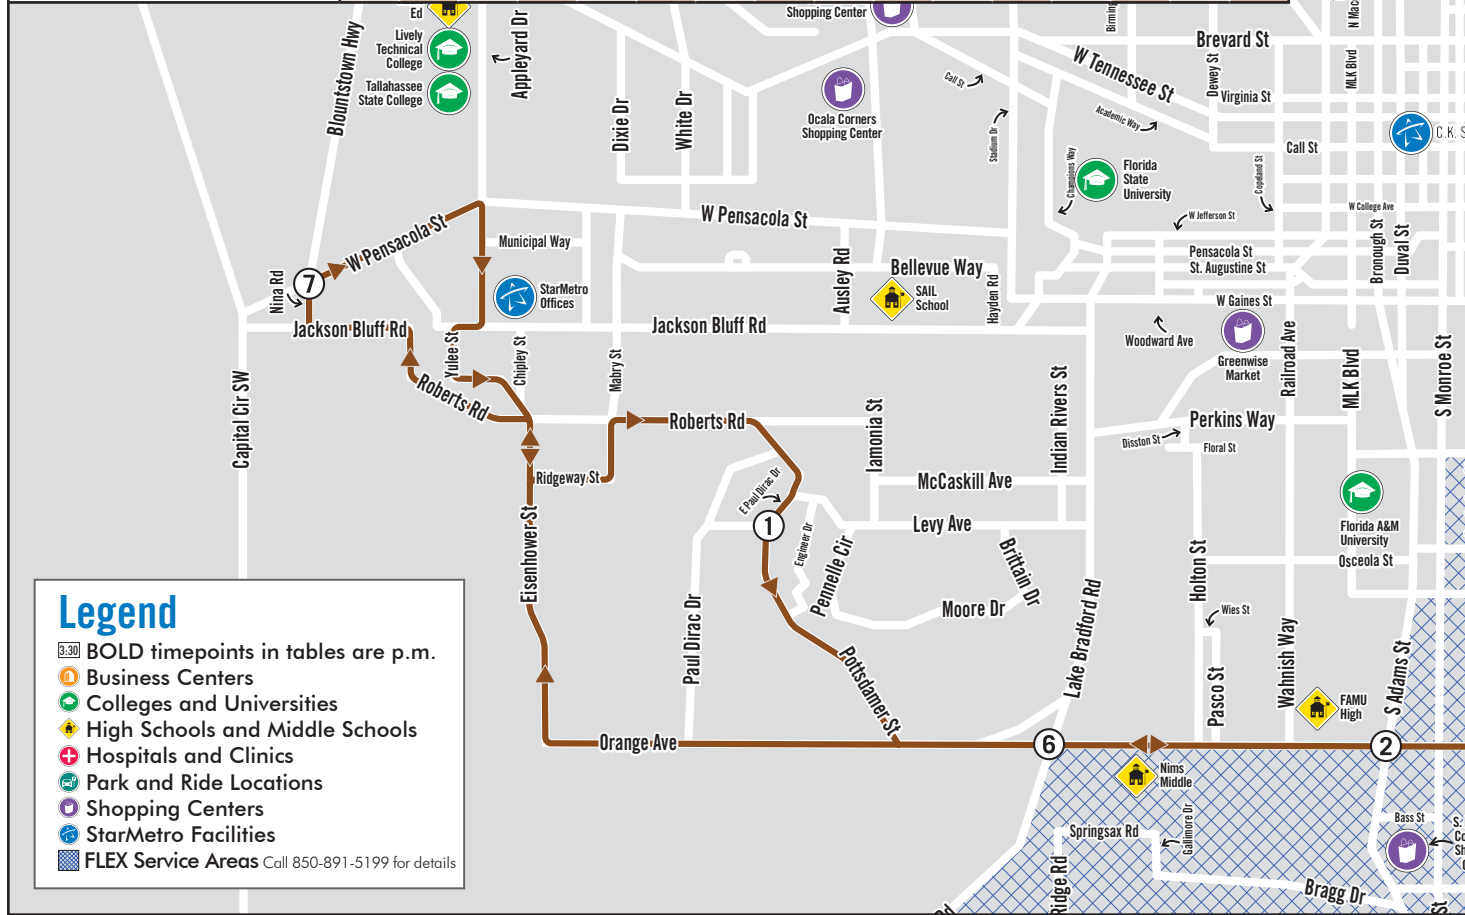

Live Oak Route (Mon-Fri)

Pensacola St., Innovation Park, Orange Ave., VA Clinic, Koger Center, Walmart Shopping Center
 Monday - Friday (5:40 a.m. - 6:25 p.m.) | Bus comes every: **45 min**

Going EAST (use this chart to head from left to right on the map) →

StarMetro Offices	5:40	6:25	7:10	7:55	8:40	9:25	10:10	10:55	11:40	12:25	1:10	1:55	2:40	3:25	4:10	4:55
① Pottsdamer St./E. Paul Dirac Dr.	5:50	6:35	7:20	8:05	8:50	9:35	10:20	11:05	11:50	12:35	1:20	2:05	2:50	3:35	4:20	5:05
② Orange Ave./S. Adams St.	6:03	6:48	7:33	8:18	9:03	9:48	10:33	11:18	12:03	12:48	1:33	2:18	3:03	3:48	4:33	5:18
③ Orange Ave./Jim Lee Rd.	6:06	6:51	7:36	8:21	9:06	9:51	10:36	11:21	12:06	12:51	1:36	2:21	3:06	3:51	4:36	5:21
VA Clinic	6:11	6:56	7:41	8:26	9:11	9:56	10:41	11:26	12:11	12:56	1:41	2:26	3:11	3:56	4:41	5:26
④ Blair Stone Rd./Old St. Augustine Rd.	6:16	7:01	7:46	8:31	9:16	10:01	10:46	11:31	12:16	1:01	1:46	2:31	3:16	4:01	4:46	5:31
Koger Center	6:21	7:06	7:51	8:36	9:21	10:06	10:51	11:36	12:21	1:06	1:51	2:36	3:21	4:06	4:51	5:36
Walmart Shopping Center	6:25	7:10	7:55	8:40	9:25	10:10	10:55	11:40	12:25	1:10	1:55	2:40	3:25	4:10	4:55	5:40

Going WEST (use this chart to head from right to left on the map) ←

Walmart Shopping Center	6:25	7:10	7:55	8:40	9:25	10:10	10:55	11:40	12:25	1:10	1:55	2:40	3:25	4:10	4:55	5:40
⑤ Apalachee Pkwy./Richview Rd.	6:30	7:15	8:00	8:45	9:30	10:15	11:00	11:45	12:30	1:15	2:00	2:45	3:30	4:15	5:00	5:45
④ Blair Stone Rd./Old St. Augustine Rd.	6:36	7:21	8:06	8:51	9:36	10:21	11:06	11:51	12:36	1:21	2:06	2:51	3:36	4:21	5:06	5:51
③ Orange Ave./Jim Lee Rd.	6:41	7:26	8:11	8:56	9:41	10:26	11:11	11:56	12:41	1:26	2:11	2:56	3:41	4:26	5:11	5:56
⑥ Orange Ave./Lake Bradford Rd.	6:44	7:29	8:14	8:59	9:44	10:29	11:14	11:59	12:44	1:29	2:14	2:59	3:44	4:29	5:14	5:59
⑦ W. Pensacola St./Nina Rd.	6:59	7:44	8:29	9:14	9:59	10:44	11:29	12:14	12:59	1:44	2:29	3:14	3:59	4:44	5:29	6:14
StarMetro Offices	7:10	7:55	8:40	9:25	10:10	10:55	11:40	12:25	1:10	1:55	2:40	3:25	4:10	4:55	5:40	6:25