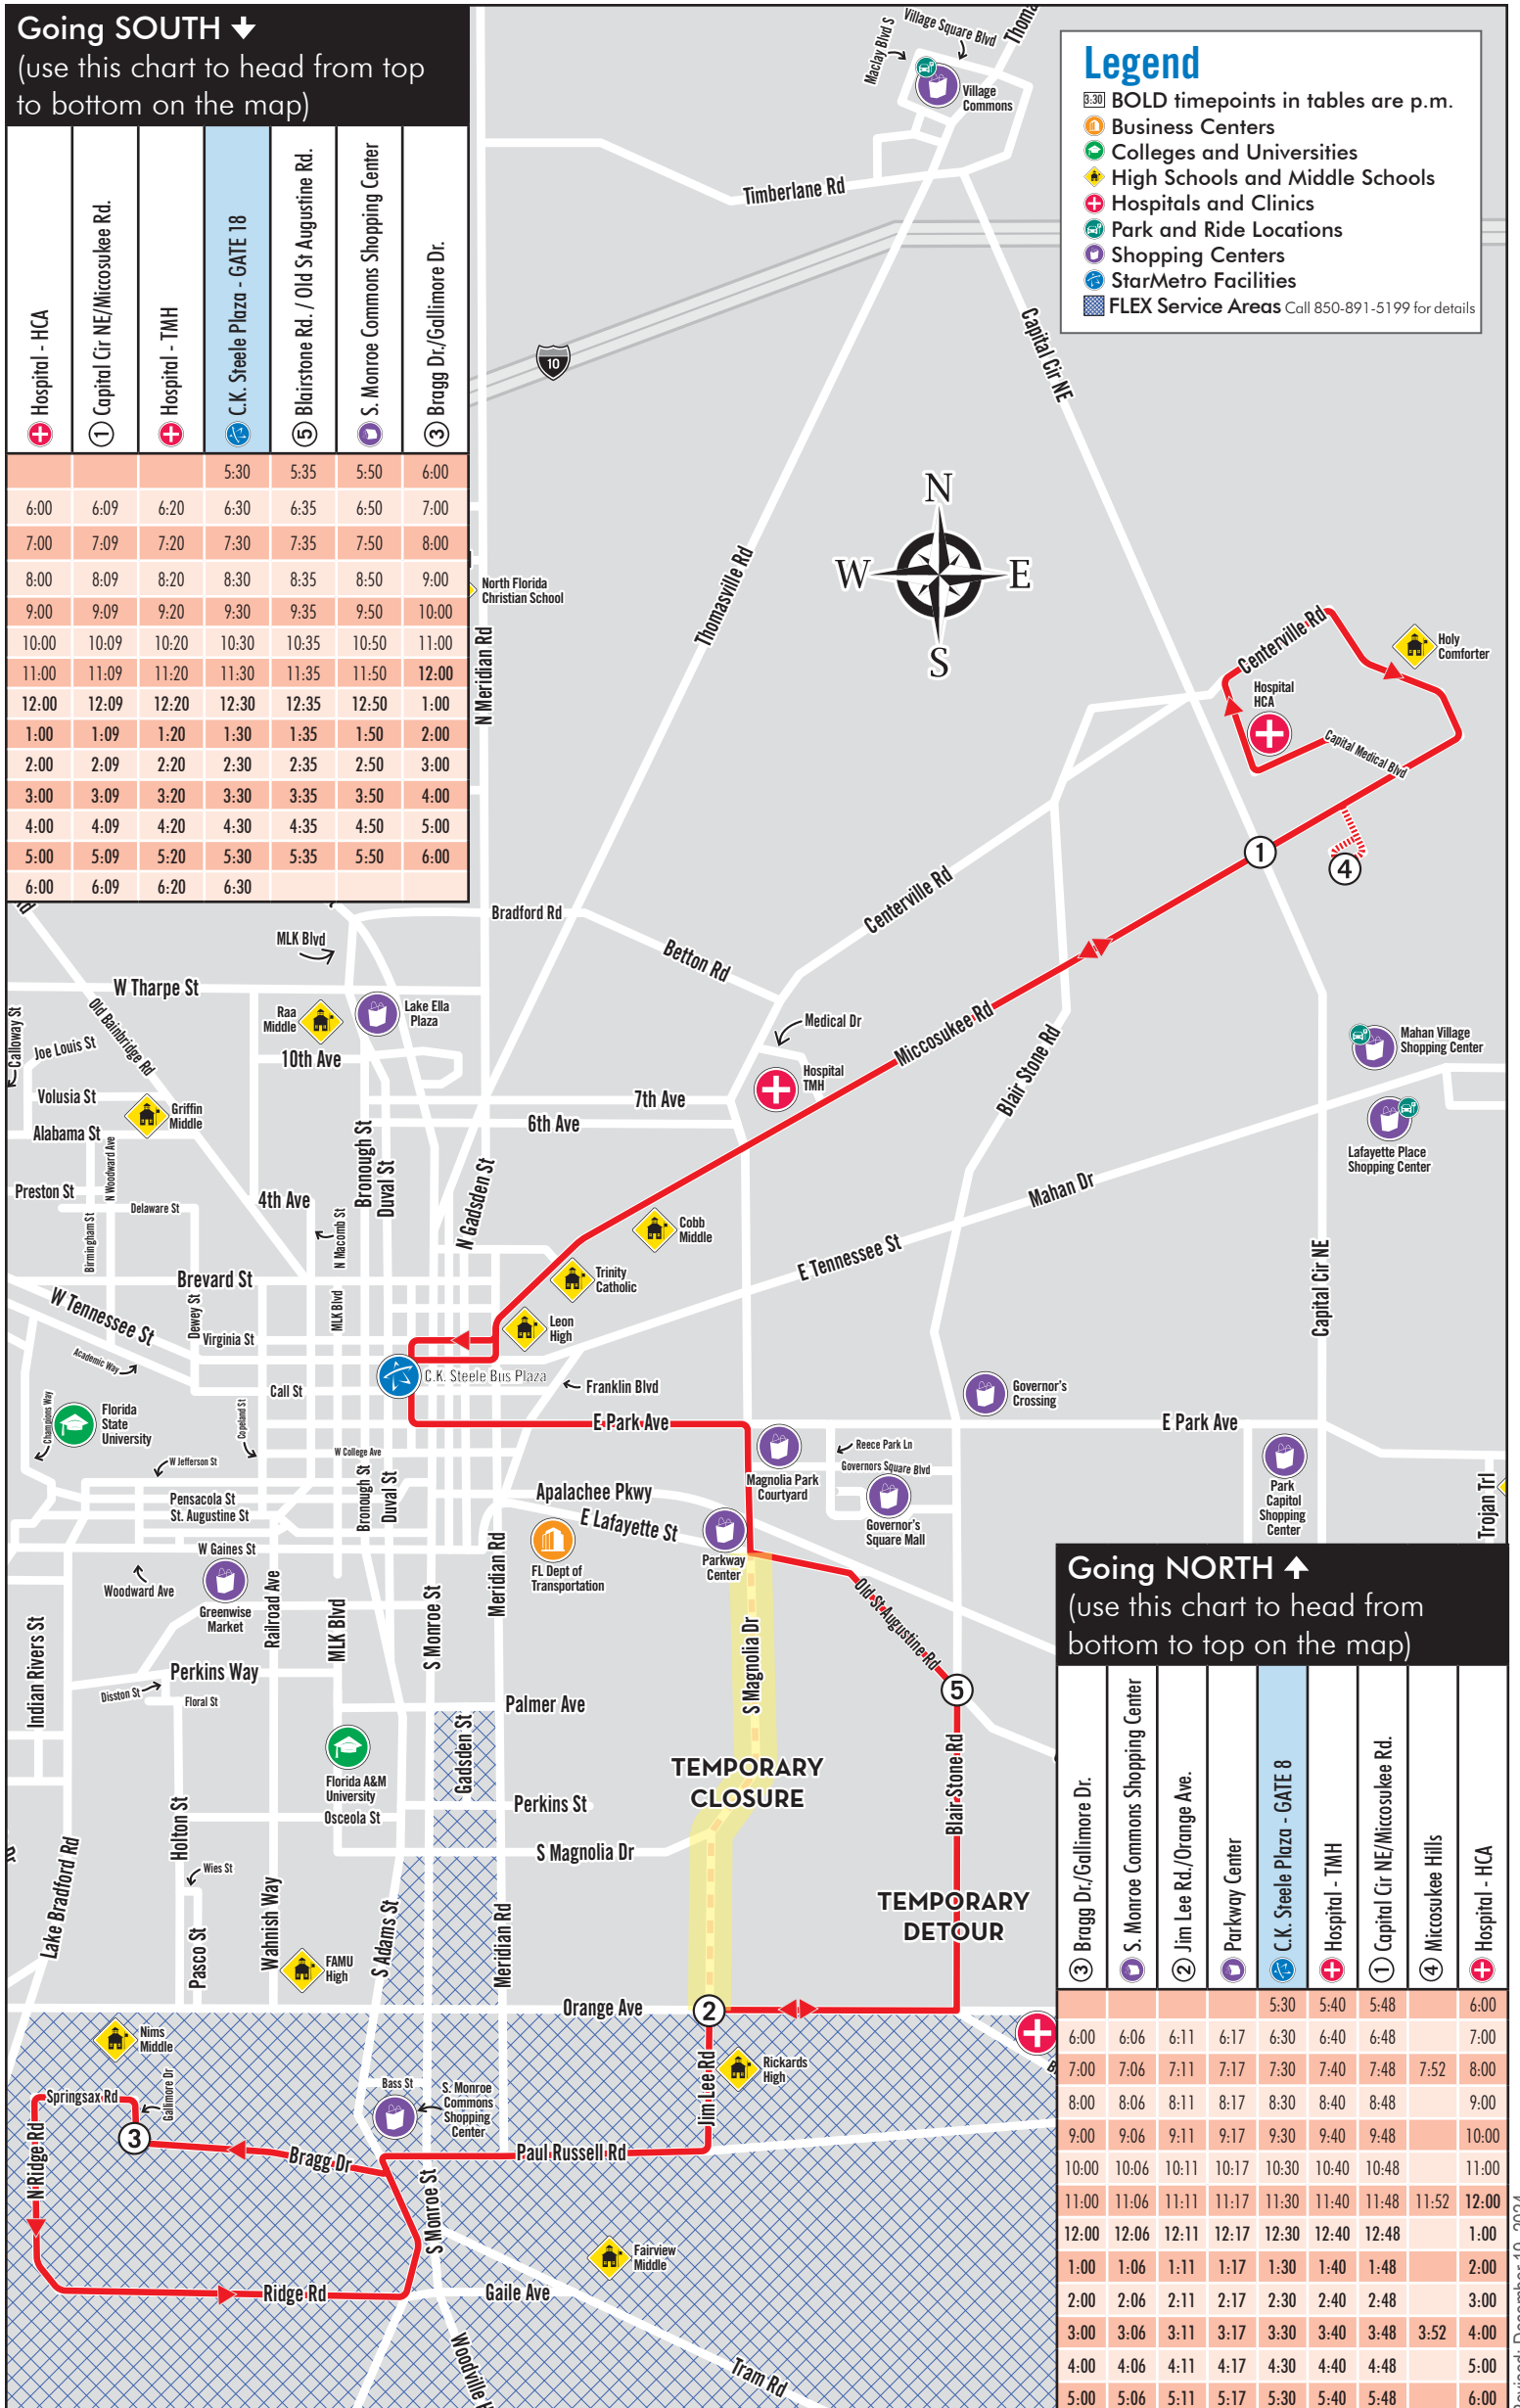

Gulf Route (Mon-Fri)

Ridge Rd., C.K. Steele Plaza, Hospital - TMH, Hospital - HCA
Monday - Friday (5:30 a.m. - 6:30 p.m.) | Bus comes every: **60 min**

Going SOUTH ↓

(use this chart to head from top to bottom on the map)

Hospital - HCA	Capital Cir NE/Microsukee Rd.	Hospital - TMH	C.K. Steele Plaza - GATE 18	Blairstone Rd. / Old St Augustine Rd.	S. Monroe Commons Shopping Center	Bragg Dr./Gallimore Dr.
5:30			5:30	5:35	5:50	6:00
6:00	6:09	6:20	6:30	6:35	6:50	7:00
7:00	7:09	7:20	7:30	7:35	7:50	8:00
8:00	8:09	8:20	8:30	8:35	8:50	9:00
9:00	9:09	9:20	9:30	9:35	9:50	10:00
10:00	10:09	10:20	10:30	10:35	10:50	11:00
11:00	11:09	11:20	11:30	11:35	11:50	12:00
12:00	12:09	12:20	12:30	12:35	12:50	1:00
1:00	1:09	1:20	1:30	1:35	1:50	2:00
2:00	2:09	2:20	2:30	2:35	2:50	3:00
3:00	3:09	3:20	3:30	3:35	3:50	4:00
4:00	4:09	4:20	4:30	4:35	4:50	5:00
5:00	5:09	5:20	5:30	5:35	5:50	6:00
6:00	6:09	6:20	6:30			

Going NORTH ↑

(use this chart to head from bottom to top on the map)

Bragg Dr./Gallimore Dr.	S. Monroe Commons Shopping Center	Jim Lee Rd./Orange Ave.	Parkway Center	C.K. Steele Plaza - GATE 8	Hospital - TMH	Capital Cir NE/Microsukee Rd.	Microsukee Hills	Hospital - HCA
5:30				5:30	5:40	5:48		6:00
6:00	6:06	6:11	6:17	6:30	6:40	6:48		7:00
7:00	7:06	7:11	7:17	7:30	7:40	7:48	7:52	8:00
8:00	8:06	8:11	8:17	8:30	8:40	8:48		9:00
9:00	9:06	9:11	9:17	9:30	9:40	9:48		10:00
10:00	10:06	10:11	10:17	10:30	10:40	10:48		11:00
11:00	11:06	11:11	11:17	11:30	11:40	11:48	11:52	12:00
12:00	12:06	12:11	12:17	12:30	12:40	12:48		1:00
1:00	1:06	1:11	1:17	1:30	1:40	1:48		2:00
2:00	2:06	2:11	2:17	2:30	2:40	2:48		3:00
3:00	3:06	3:11	3:17	3:30	3:40	3:48	3:52	4:00
4:00	4:06	4:11	4:17	4:30	4:40	4:48		5:00
5:00	5:06	5:11	5:17	5:30	5:40	5:48		6:00