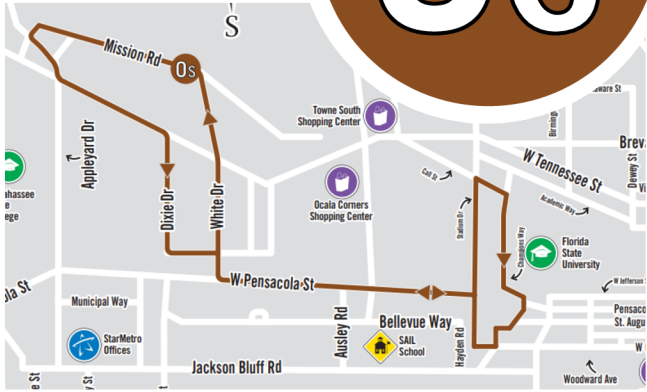

### MORE INFORMATION

TRANSPORTATION.FSU.EDU

### Legend

- 7:30** BOLD timepoints in tables are p.m.
- Charging Stop
- 7:30** Buses charge at GREEN timepoints